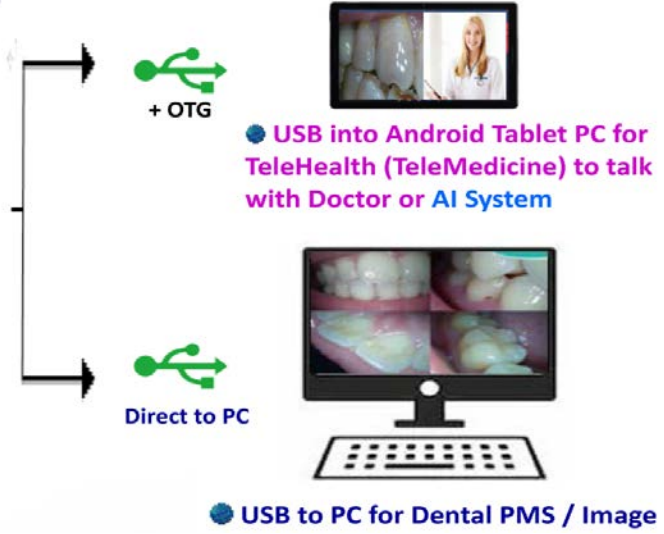

60 fps High Speed Video intraoral Camera w/ Tiny Camera Head & Slim Design
Able to avoid blur photo when snapshot; Crystal Image quality w/ long vision range (5-300 mm focus)

5 Glass layers Lens,

8 pcs White LEDs

8.5 mm Height
12 mm Width

The Second Capture

Capture

Freeze / LED Power

Embedded ASCII Code Control for Buttons & Auto LED OFF/ ON (option)

< Features >

- ◆ High Speed Video (60 fps) with more fluent video to reduce blur photo
- ◆ Tiny & Narrow Camera Head **12mm width & 8.5mm height**
- ◆ Five Glass Layers high-end Optical Camera Lens to work with Sony Sensor
- ◆ New Camera Lens to reach Super Image Quality w/ small Camera head
- ◆ Much less pressure when camera into patient's mouth
- ◆ Equipped with **ASCII code** to work with special Image Software
- ◆ A Convenient Camera Tool for **Telemedicine** or Telehealth
- ◆ Designed & Made in Taiwan
- ◆ 2.0 Mega Pixel sensor/ 1280 x 720 High Definition Video Streaming
- ◆ 110 ° View Angle & 5-300 mm long focal distance, a intra & Extra oral camera
- ◆ Good for one tooth, one row teeth, whole mouth and also Patient's face.
- ◆ "Freeze" function for Dentist to explain more to patients
- ◆ Auto LED Turn OFF / On when plugged IN / OUT from holder
- ◆ **USB 2.0** w/ long USB cable fixed into camera body

USB Cable fixed into Camera Body tightly, no more special Video connector; special connector is used to loose and high cost once changed